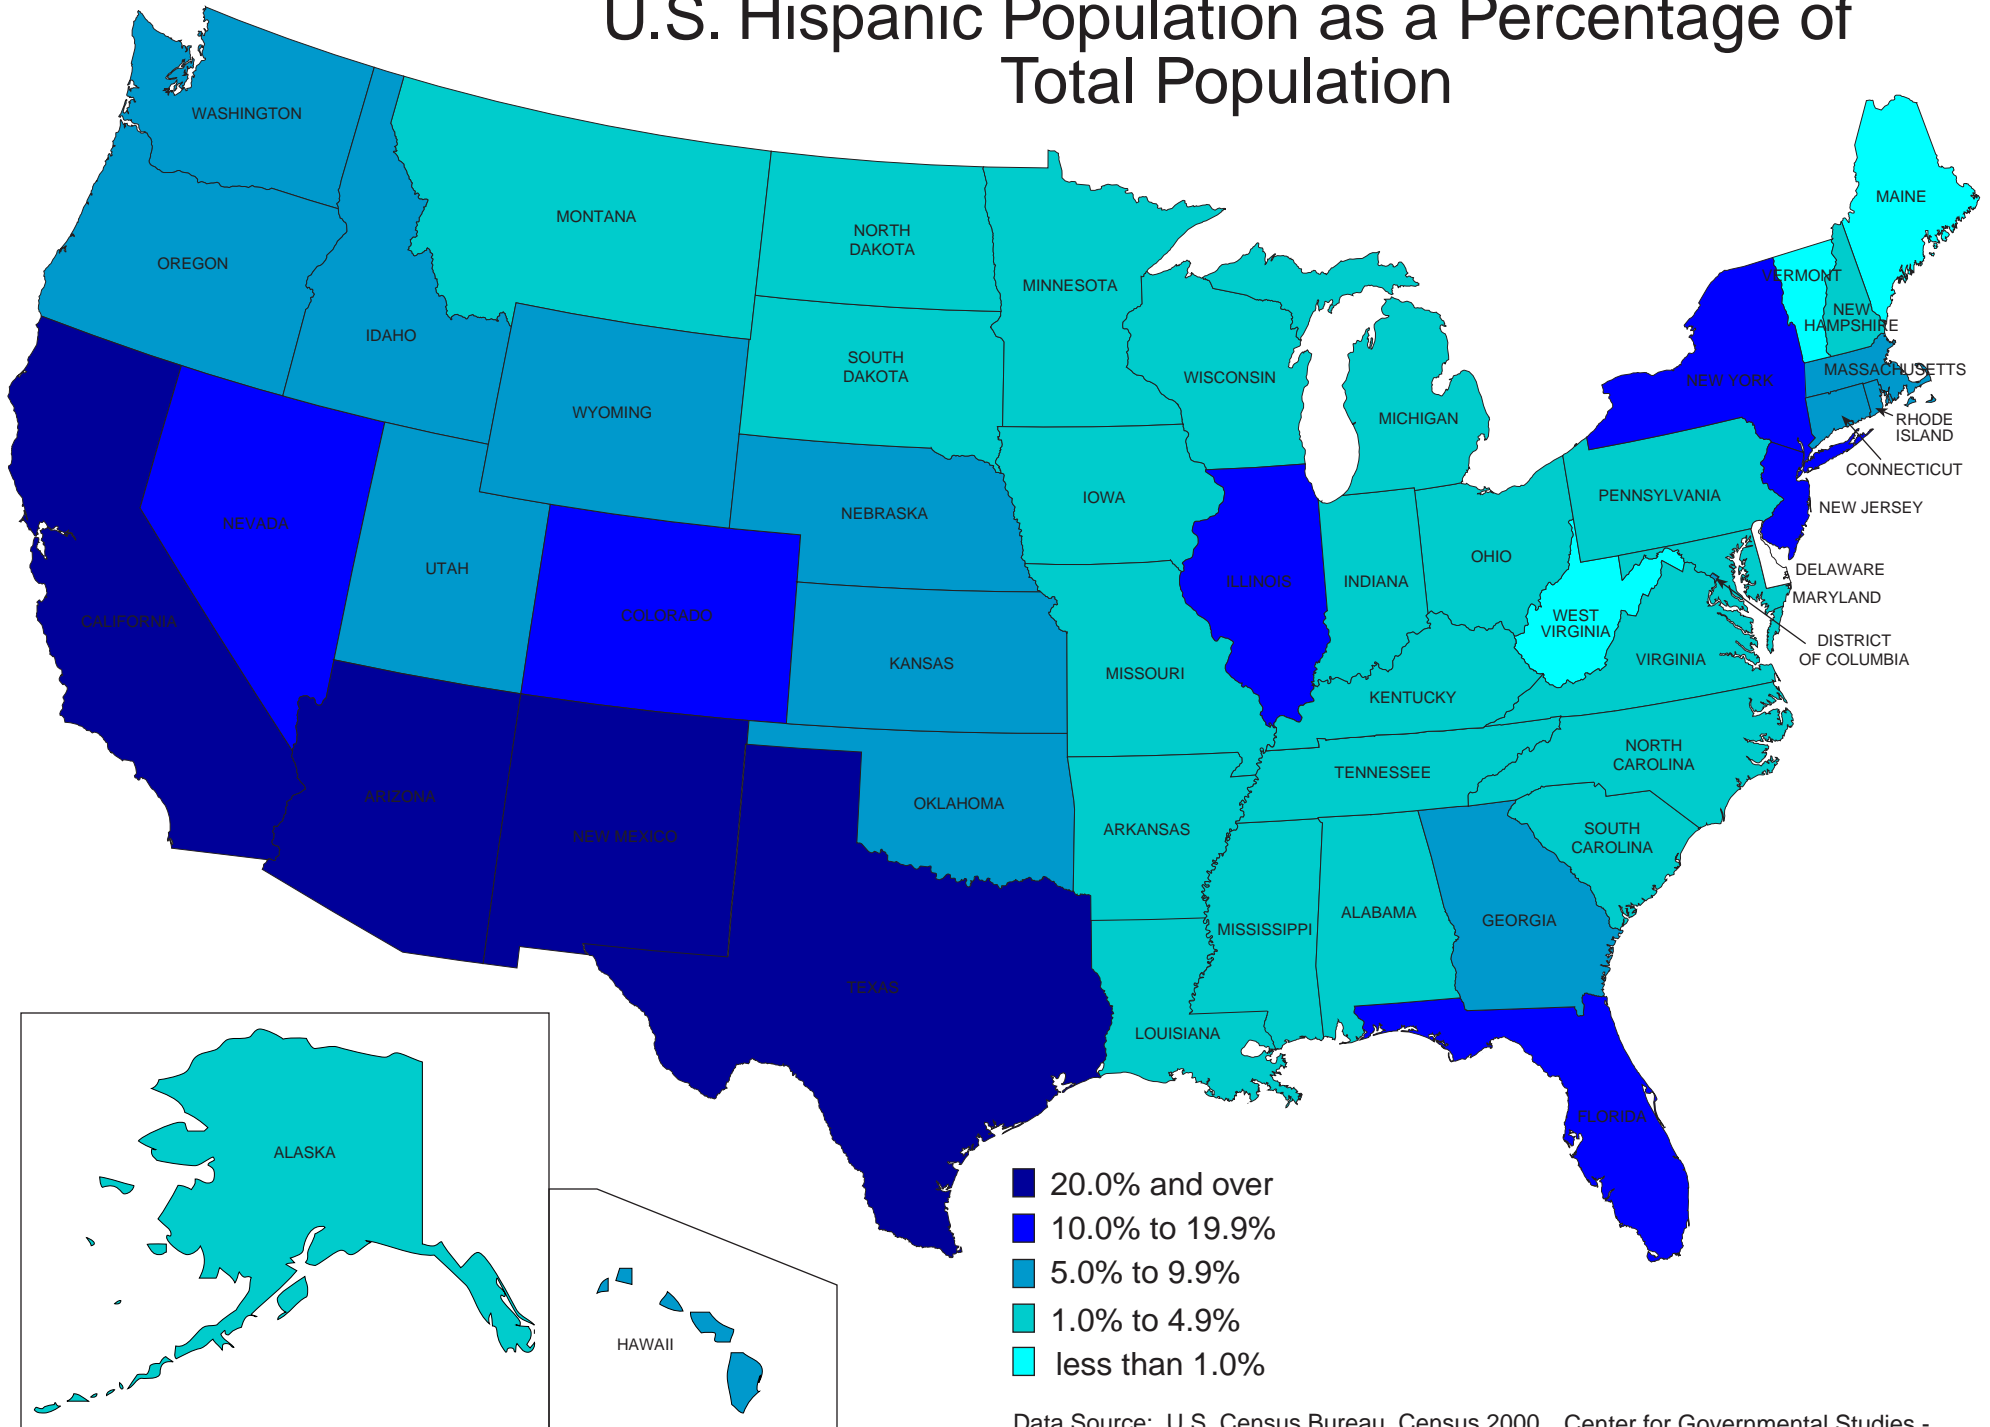

U.S. Hispanic Population as a Percentage of Total Population

- 20.0% and over
- 10.0% to 19.9%
- 5.0% to 9.9%
- 1.0% to 4.9%
- less than 1.0%

Data Source: U.S. Census Bureau, Census 2000 Redistricting Data.