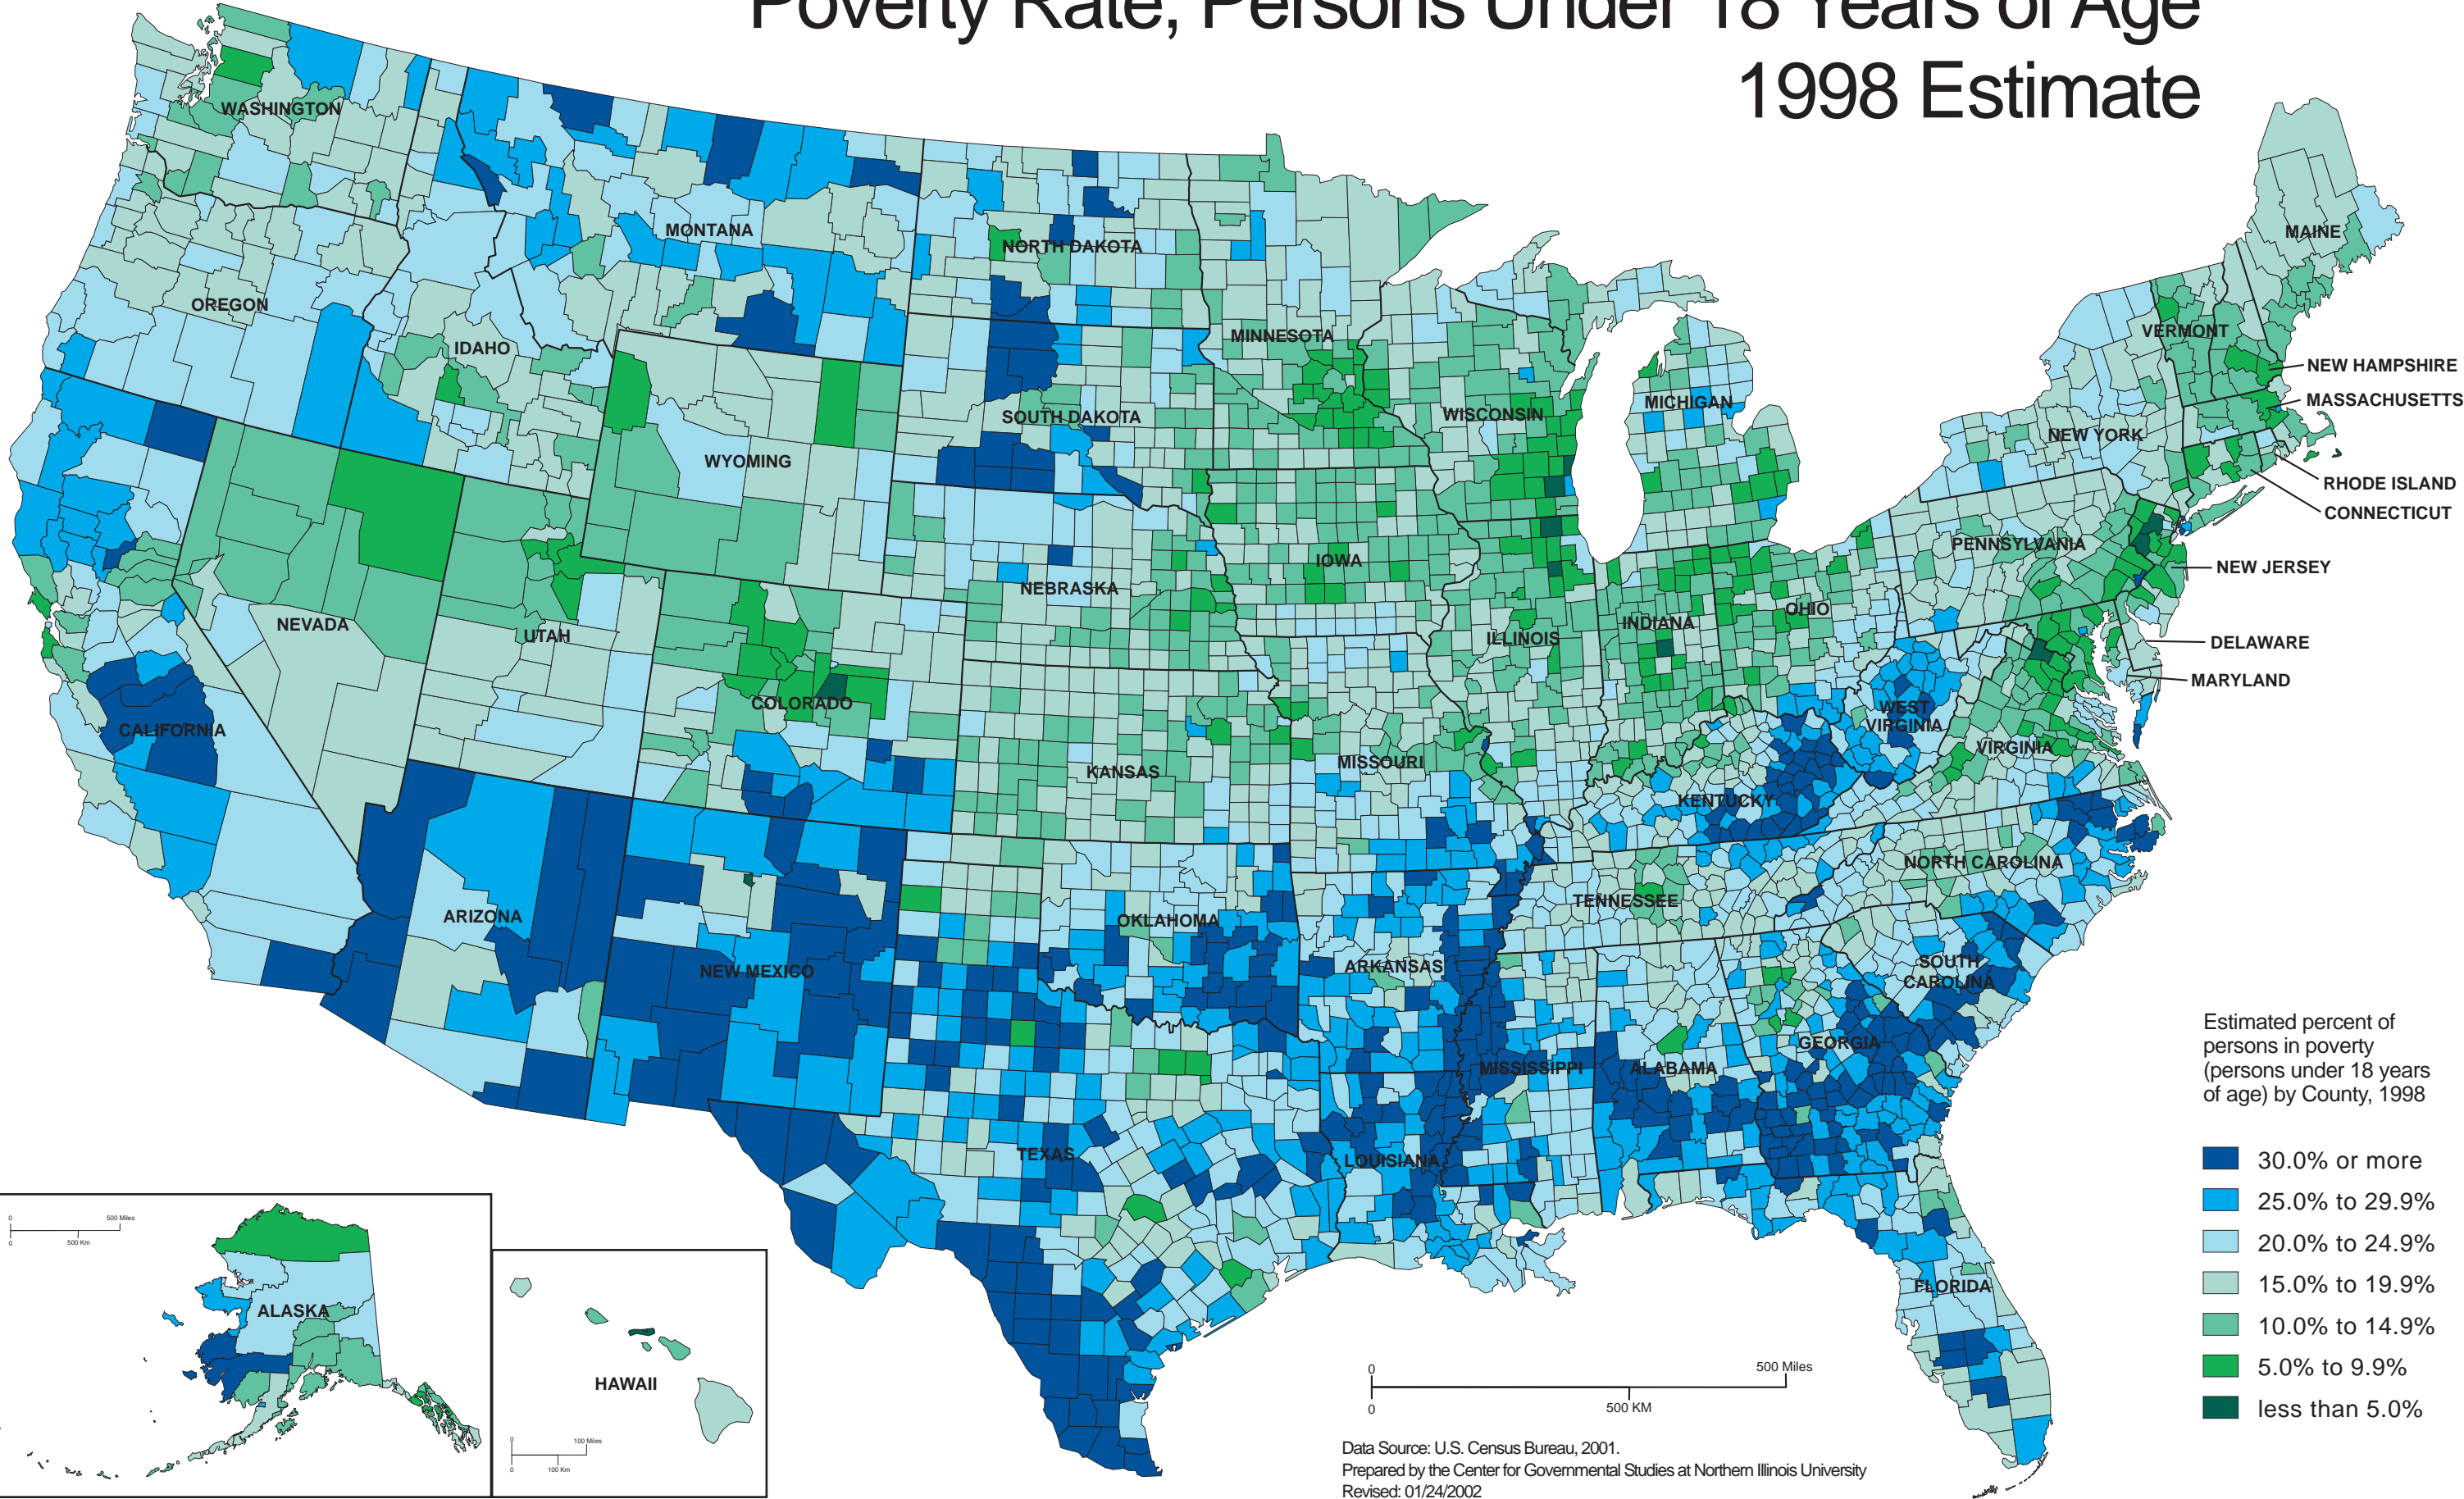

Poverty Rate, Persons Under 18 Years of Age 1998 Estimate

Data Source: U.S. Census Bureau, 2001.
 Prepared by the Center for Governmental Studies at Northern Illinois University
 Revised: 01/24/2002