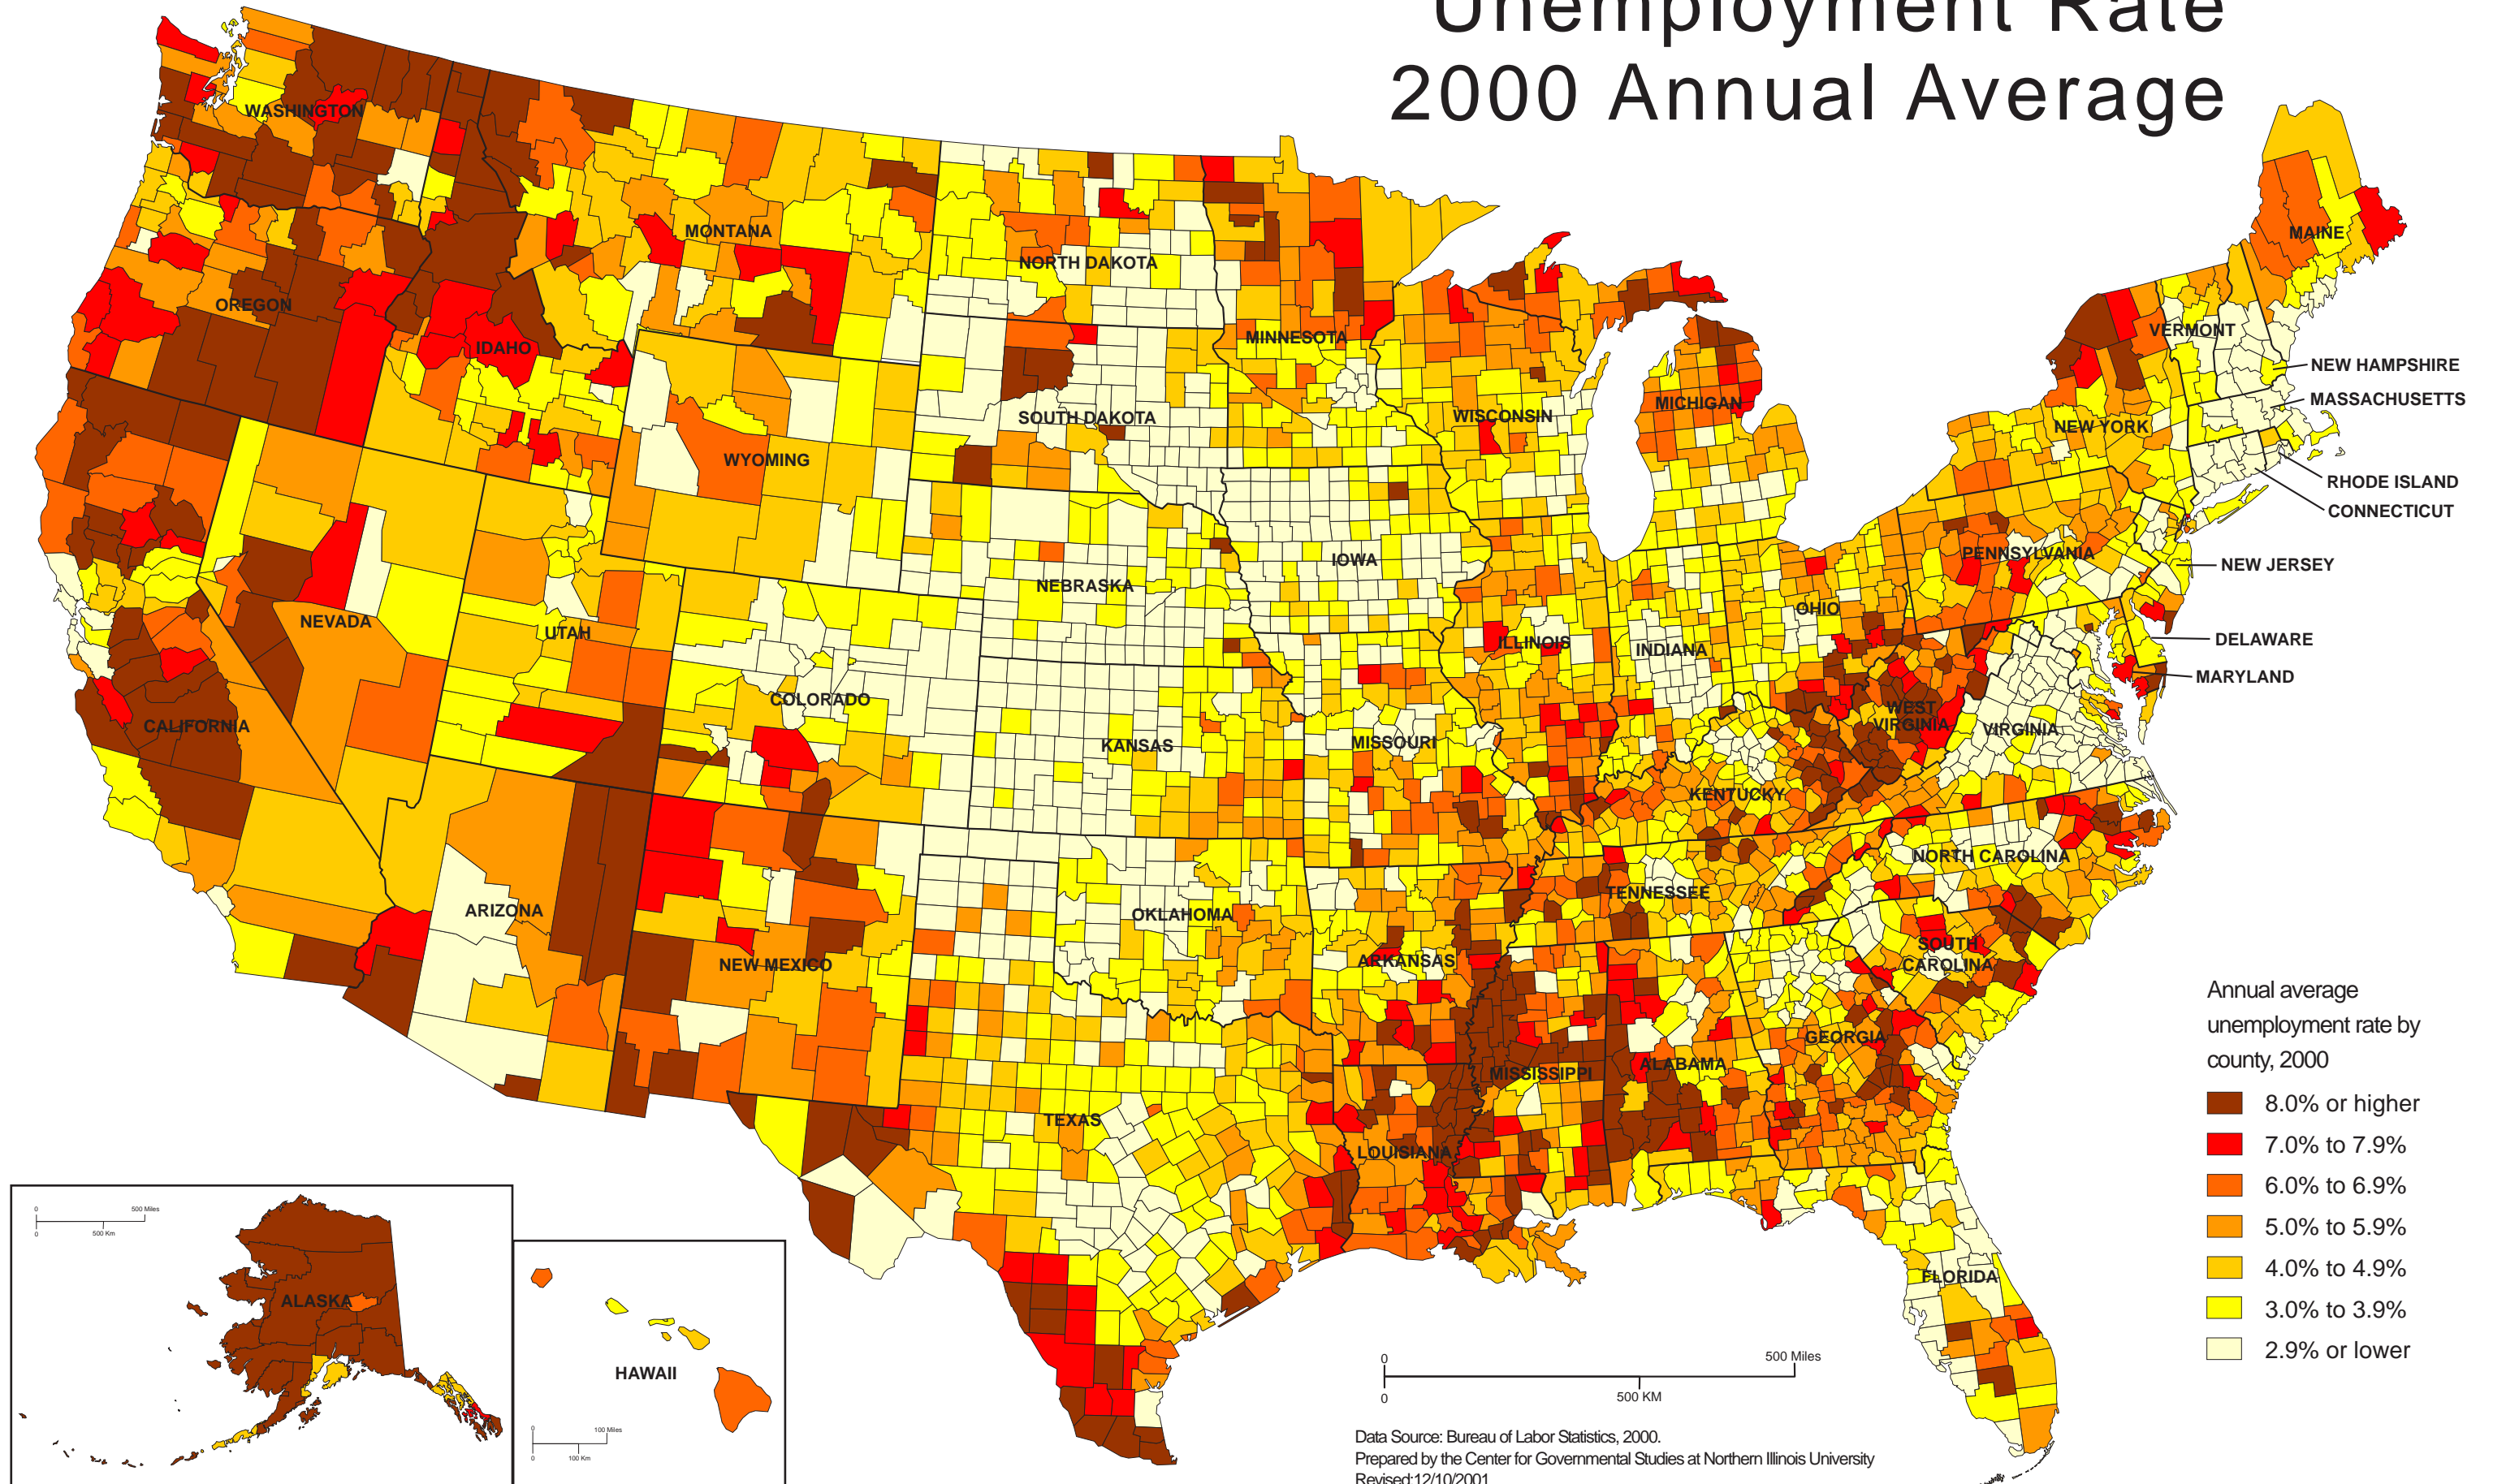

Unemployment Rate 2000 Annual Average

Data Source: Bureau of Labor Statistics, 2000.
Prepared by the Center for Governmental Studies at Northern Illinois University
Revised: 12/10/2001